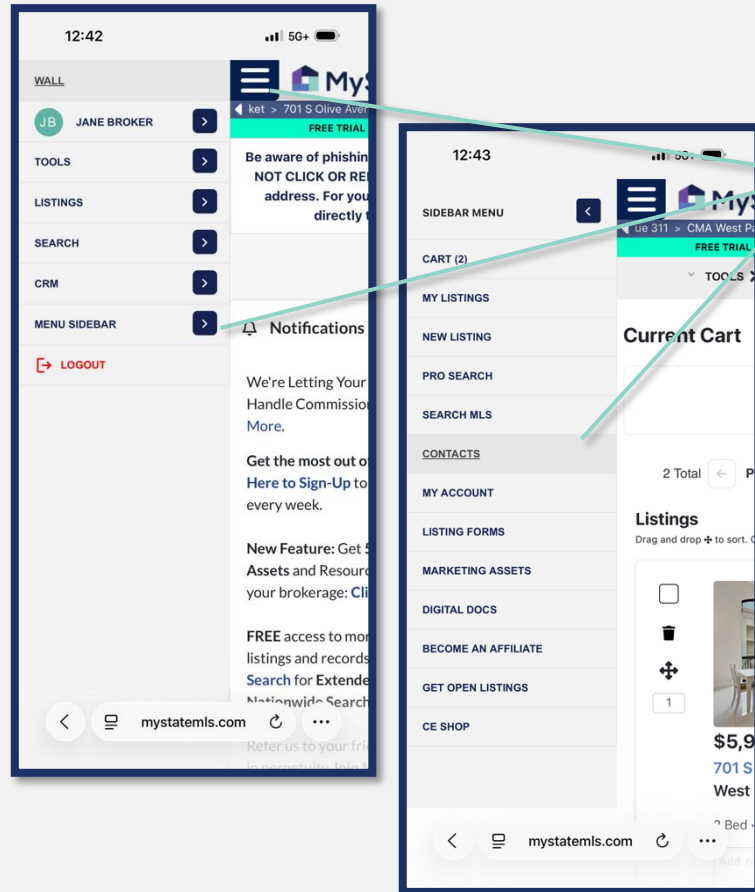

# Using Your Phone or Tablet

## Navigating with a Phone or Tablet

MyStateMLS is fully accessible from your computer, tablet, or smartphone using your web browser.

- To log in on a mobile device, simply visit [mystatems.com](https://mystatems.com). The site will automatically adjust to fit your screen.
- The mobile version of MyStateMLS includes all of the same features and tools as the desktop version. The layout simply adjusts vertically to fit your phone or tablet.

On smaller devices, the main navigation menu is located in the top left corner. Tap the menu icon to access your listings, searches, account tools, and more.

Tap the menu icon at any time to navigate to **Listings**, **Search**, **My Account**, and much more.