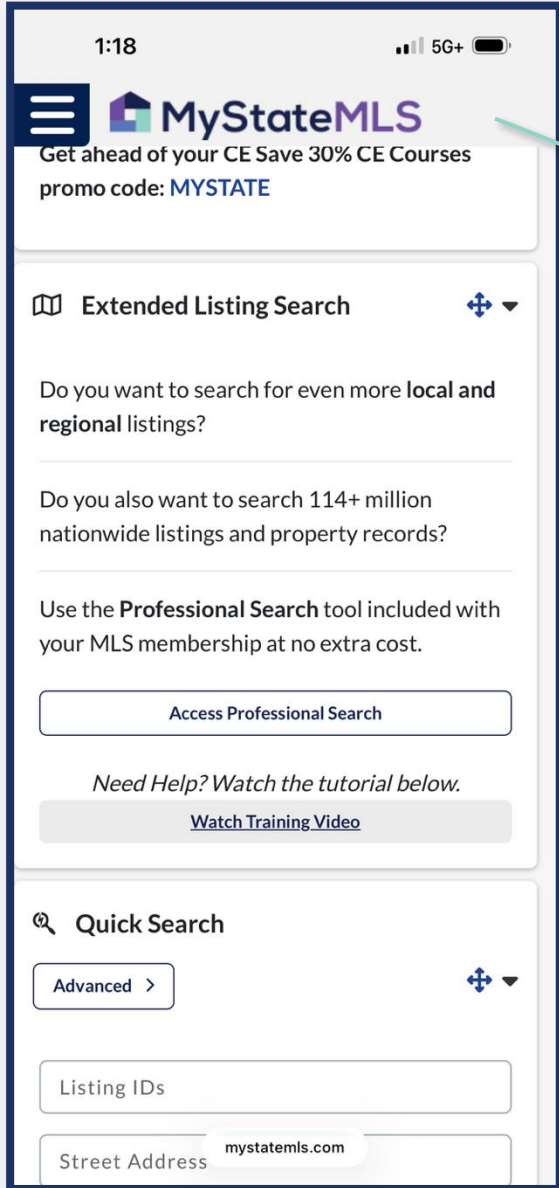

# Using Your Phone or Tablet

## Navigating with a Phone or Tablet

MyStateMLS is fully accessible from your computer, tablet, or smartphone using your web browser.

- To log in on a mobile device, simply visit [mystatems.com](https://mystatems.com). The site will automatically adjust to fit your screen.
- The mobile version of MyStateMLS includes all of the same features and tools as the desktop version. The layout simply adjusts vertically to fit your phone or tablet.

On smaller devices, the main navigation menu is located in the top left corner. Tap the menu icon to access your listings, searches, account tools, and more.

Tap the menu icon at any time to navigate to **Listings**, **Search**, **My Account**, and much more.